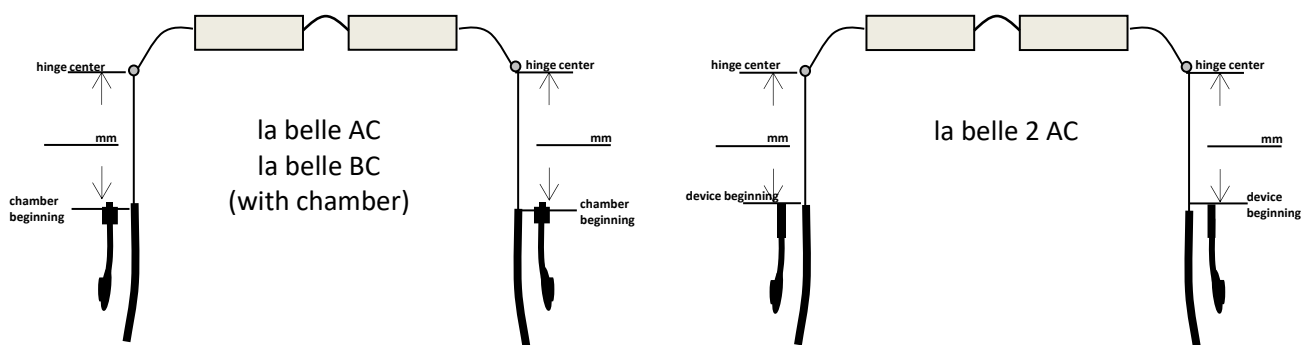

Order from

Customer number:

Glasses / parts sent:

Sender:

Commission:

Please call back:

Contact person:

Telephone number:

Air conduction

battery size 312
left right

battery size 13
left right

la belle air conduction Bruckhoff technology

la belle 811
la belle 811 CROS
la belle 811 BiCROS
Color anthracite (standard)

la belle 821
la belle 821 CROS
Color anthracite (standard)

optional
Chamber lid silver
Chamber lid gold

la belle 2 air conduction Bruckhoff technology

la belle 2 RIC 811
la belle 2 RIC 811 CROS
la belle 2 RIC 811 BiCROS
Color anthracite / with RIC receiver size 2, length 25 mm

la belle 2 RIC 821
la belle 2 RIC 821 CROS
Color anthracite / with RIC receiver size 2, length 25 mm

Please note the distance for the assembly